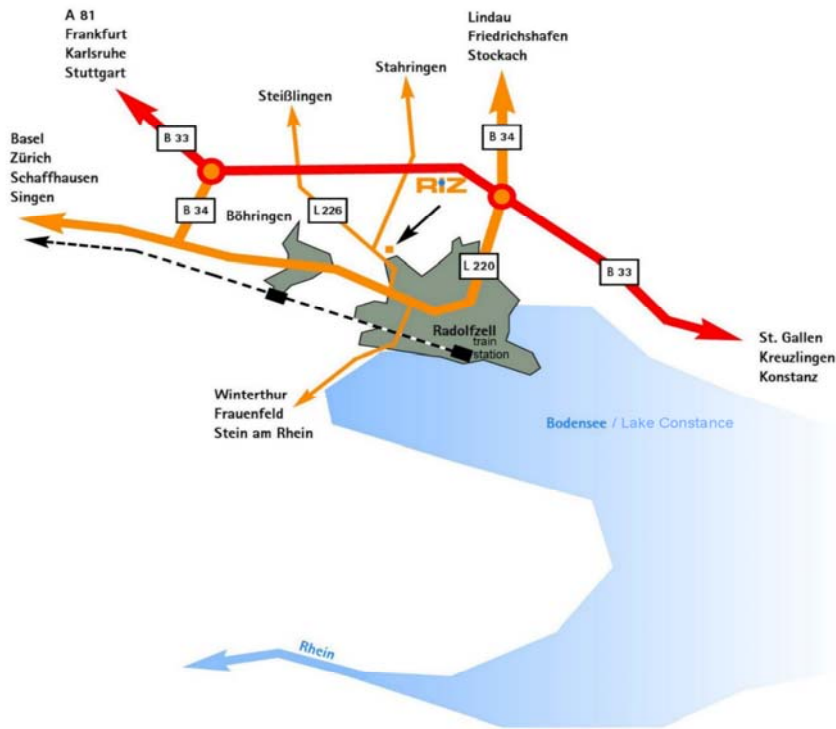

NDI How to get to NDI Europe GmbH

NDI is located in

Airports:
 - Zürich (preferred)
 - Stuttgart

NDI Europe GmbH
 Fritz-Reichle-Ring 2
 D-78315 Radolfzell
 Tel. +49 (77 32) 939 19 00
 Fax +49 (77 32) 939 19 09